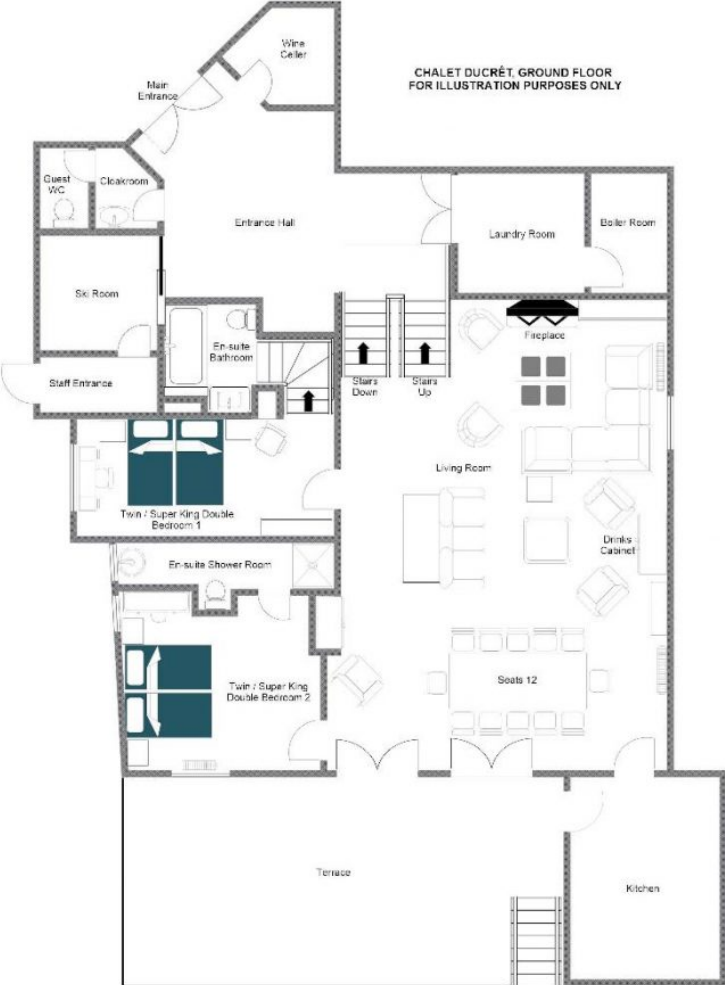

## TOP FLOOR (SECOND FLOOR)

- 1 super king/twin bedroom suite (en-suite bathroom and separate shower, sitting area, private balcony)
- 1 super king/twin bedroom (en-suite bathroom, desk, private balcony)

## FIRST FLOOR

- 1 super king/twin bedroom (en-suite shower room)
- 1 super king/twin bedroom (en-suite shower room)
- TV/Cinema room
- Children's TV and playroom
- Hammam and shower area
- Hot Tub

## GROUND FLOOR

- 1 super king/twin bedroom (en-suite bathroom)
- 1 super king/twin bedroom (en-suite shower room)
- Open plan living and dining area
- Kitchen
- Ski room
- Guest WC

**CHALET DU CRÊT, 2ND FLOOR  
FOR ILLUSTRATION PURPOSES ONLY**

CHALET DU CRÊT, 1ST FLOOR  
FOR ILLUSTRATION PURPOSES ONLY