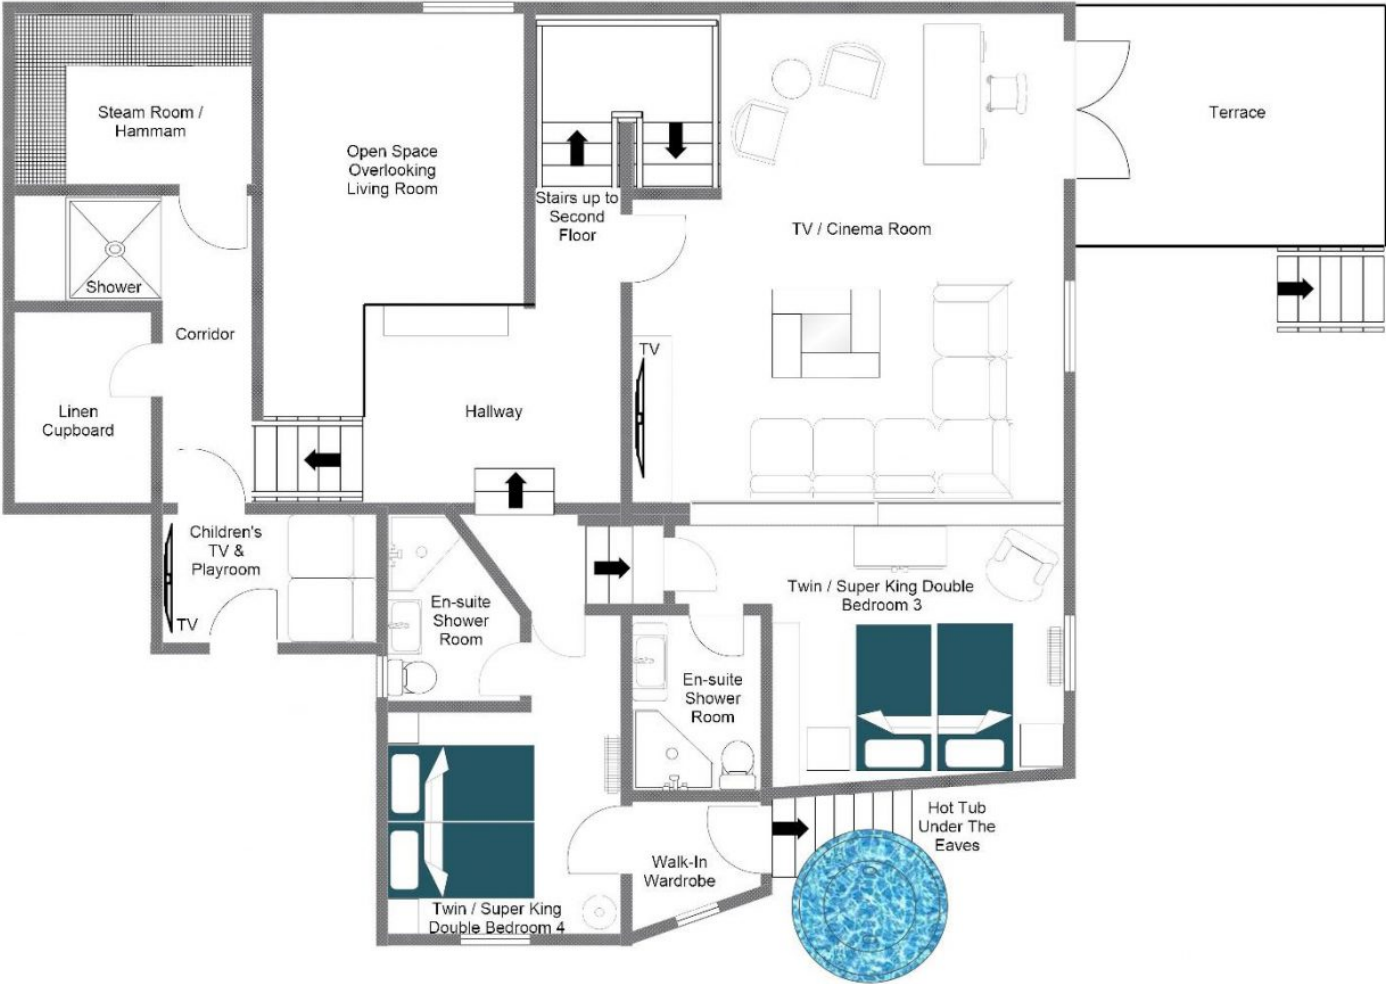

## TOP FLOOR (SECOND FLOOR)

- 1 super king/twin bedroom suite (en-suite bathroom and separate shower, sitting area, private balcony)
- 1 super king/twin bedroom (en-suite bathroom, desk, private balcony)

## FIRST FLOOR

- 1 super king/twin bedroom (en-suite shower room)
- 1 super king/twin bedroom (en-suite shower room)
- TV/Cinema room
- Children's TV and playroom
- Hammam and shower area
- Hot Tub

## GROUND FLOOR

- 1 super king/twin bedroom (en-suite bathroom)
- 1 super king/twin bedroom (en-suite shower room)
- Open plan living and dining area
- Kitchen
- Ski room
- Guest WC

**CHALET DU CRÊT, 2ND FLOOR  
FOR ILLUSTRATION PURPOSES ONLY**

CHALET DU CRÊT, 1ST FLOOR  
FOR ILLUSTRATION PURPOSES ONLY