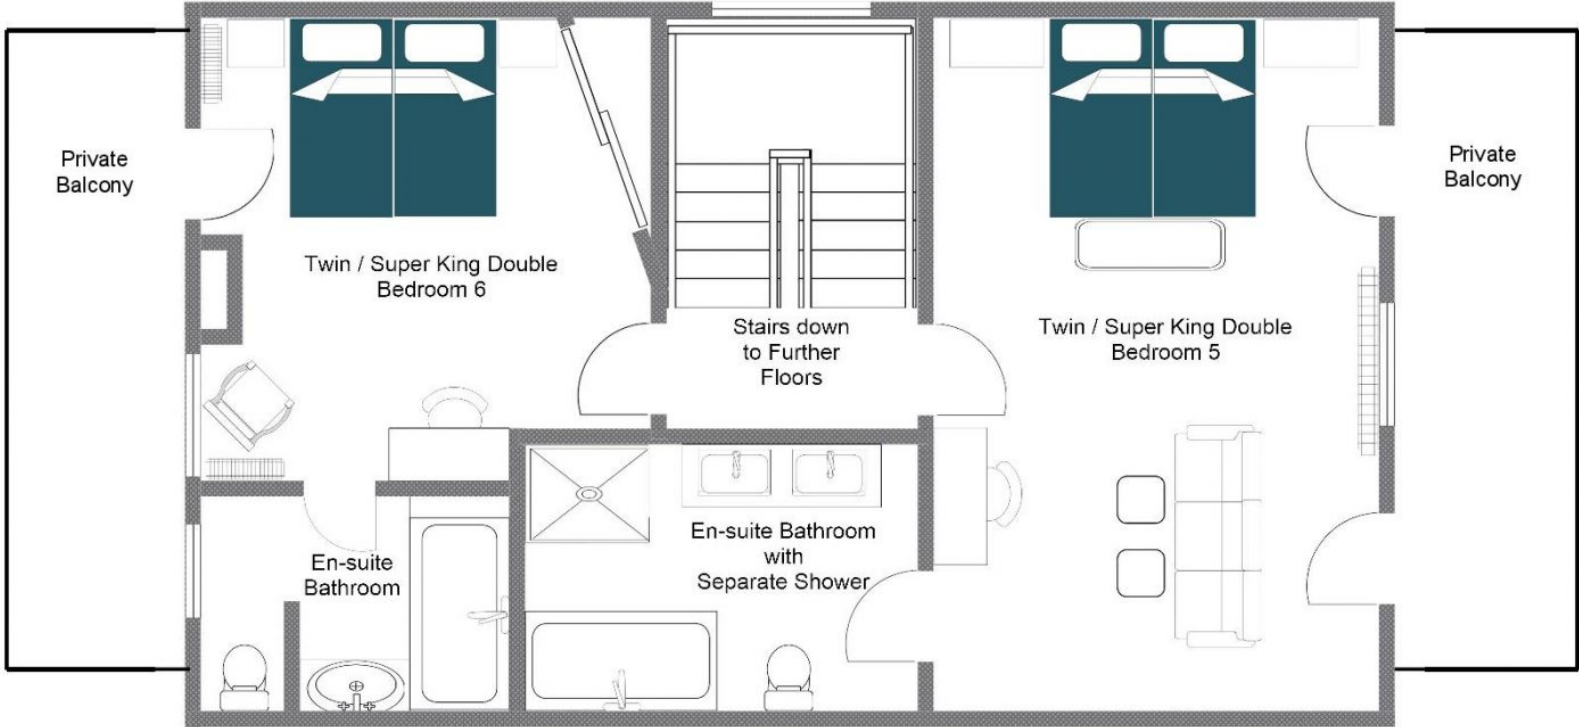

## TOP FLOOR (SECOND FLOOR)

- 1 super king/twin bedroom suite (en-suite bathroom and separate shower, sitting area, private balcony)
- 1 super king/twin bedroom (en-suite bathroom, desk, private balcony)

## FIRST FLOOR

- 1 super king/twin bedroom (en-suite shower room)
- 1 super king/twin bedroom (en-suite shower room)
- TV/Cinema room
- Children's TV and playroom
- Hammam and shower area
- Hot Tub

## GROUND FLOOR

- 1 super king/twin bedroom (en-suite bathroom)
- 1 super king/twin bedroom (en-suite shower room)
- Open plan living and dining area
- Kitchen
- Ski room
- Guest WC

**CHALET DU CRÊT, 2ND FLOOR  
FOR ILLUSTRATION PURPOSES ONLY**

CHALET DU CRÊT, 1ST FLOOR  
FOR ILLUSTRATION PURPOSES ONLY