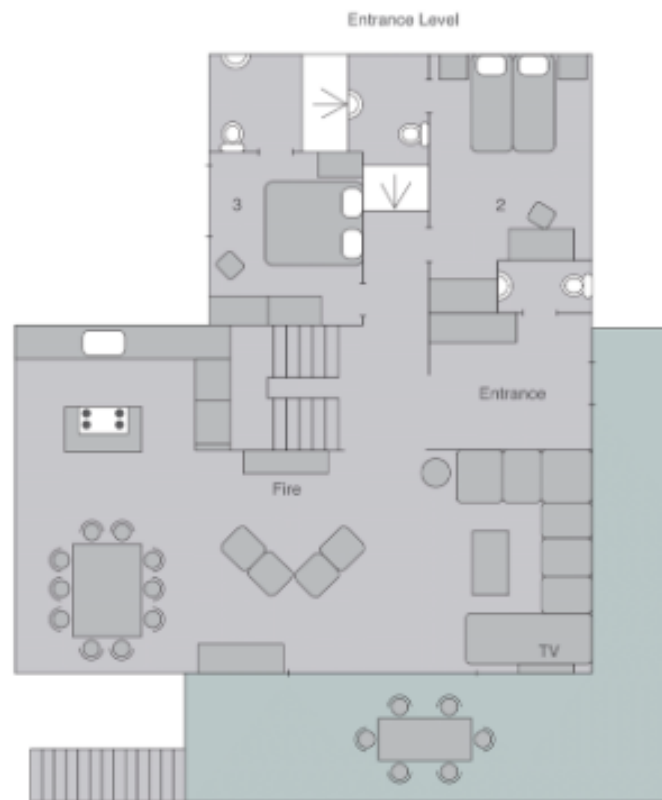

CHALET

ABOVE & BEYOND

CHALETS

ENTRANCE HALL

The entrance hall welcomes you into a fabulous open plan living room complete with gorgeous open fire, dining table, fully equipped contemporary kitchen and a sumptuous sofa to relax on after a long day on the mountain. The impressive floor to ceiling windows flood the room with bright natural light and incredible mountain views can be enjoyed from every aspect.

ABOVE & BEYOND

CHALETs

5 BEDROOMS

This include an extravagant master suite occupying the whole top floor, complete with french windows opening onto a private balcony. There are four luxurious en-suite bedrooms on the remaining two floors, each with its own unique style.

ABOVE & BEYOND

CHALETs

ABOVE & BEYOND

CHALETS

Here are the floor plans:

- 300 sqm floor area
- 3 levels

Daphne

FACILITIES

ABOVE & BEYOND

CHALET

The chalet offers plenty of space, including a hammam, a ski room and a private laundry room.

ABOVE & BEYOND

CHALETs

ABOVE & BEYOND

CHALETS

Wellness